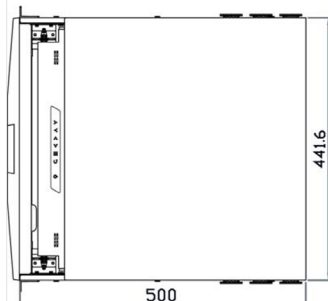

Structure Diagram

Dimensions

Front View

Side View

UNIT : mm
 1mm = 0.03937 inch

Top View

Model	Product Dimension (W x D x H)	Packing Dimension (W x D x H)	Net Weight	Gross Weight
VFP171U	441.6 x 500 x 44 mm 17.4 x 18.1 x 1.73"	590 x 687 x 120 mm 23.2 x 27 x 4.7"	10.5 kg 23 lb	16.5 kg 36 lb
VFP191U	441.6 x 500 x 44 mm 17.4 x 19.7 x 1.73"	590 x 687 x 120 mm 23.2 x 27 x 4.7"	12.5 kg 28 lb	18.5 kg 41 lb