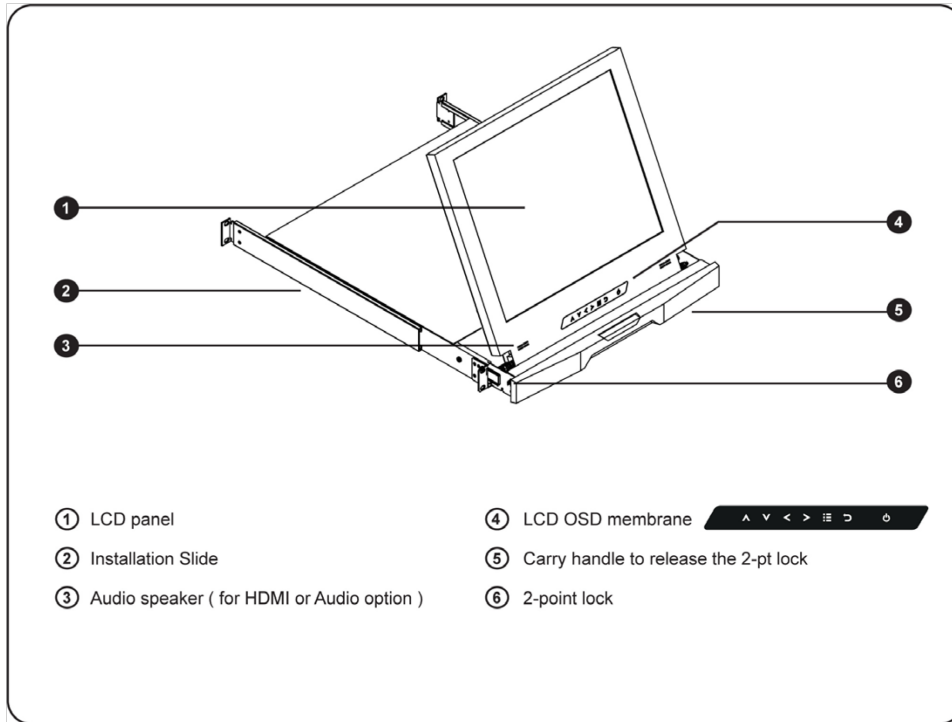

AYDIN DISPLAYS

VFP191U Display

Basic I/O: VGA or DVI-D
Options: HDMI, Audio, S-Video + BNC
 USB for touchscreen

** For the above options, casing depth will be extended from 500mm (19.7") to 570mm (22.4")

Structure Diagram

Dimensions

Front View

Side View

UNIT : mm
 1mm = 0.03937 inch

Top View

Model	Product Dimension (W x D x H)	Packing Dimension (W x D x H)	Net Weight	Gross Weight
VFP171U	441.6 x 500 x 44 mm 17.4 x 18.1 x 1.73"	590 x 687 x 120 mm 23.2 x 27 x 4.7"	10.5 kg 23 lb	16.5 kg 36 lb
VFP191U	441.6 x 500 x 44 mm 17.4 x 19.7 x 1.73"	590 x 687 x 120 mm 23.2 x 27 x 4.7"	12.5 kg 28 lb	18.5 kg 41 lb